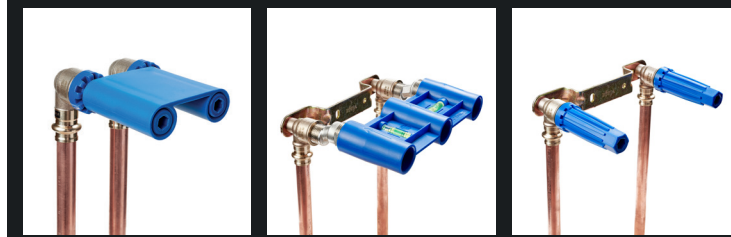

# POSITIEMAL

WWW.POSITIEMAL.COM

The smart solutions from Positiemal considerably perfect the connection of your sanitary and heating pipes.

The handy spirit level can be used both in the structural work phase and at the finish.